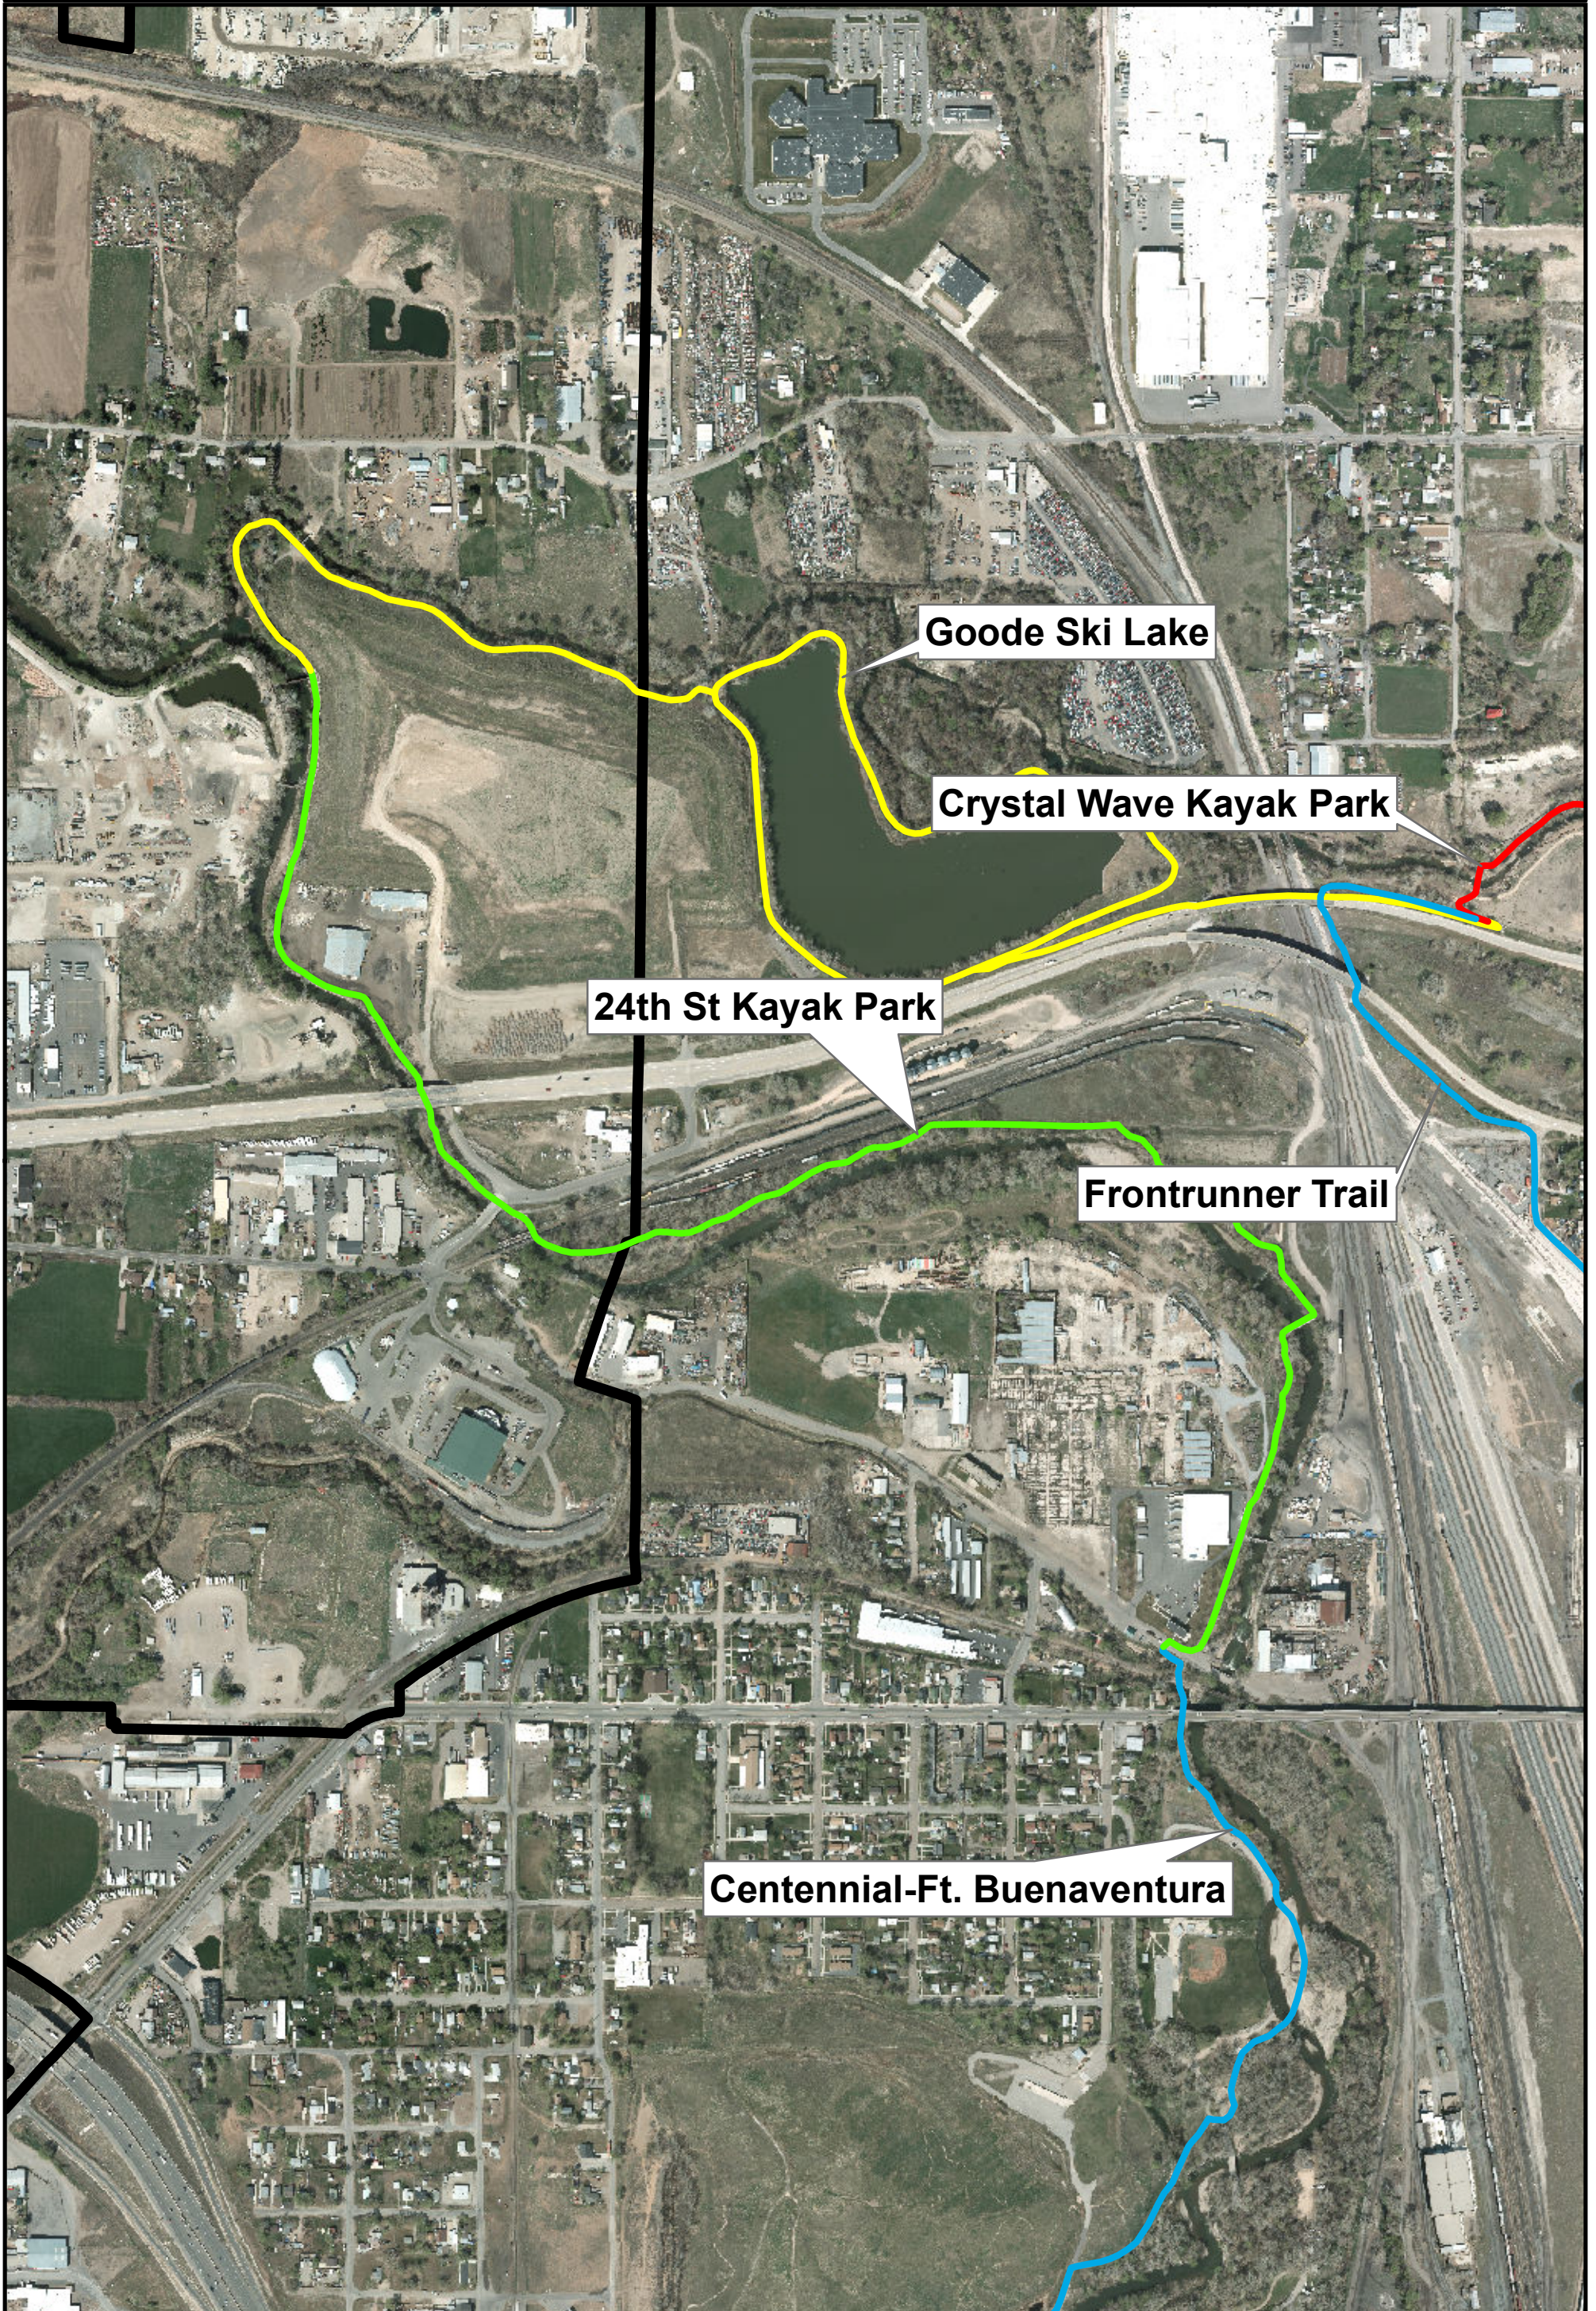

24th St Kayak Park

1 inch = 600 feet

Goode Ski Lake

Crystal Wave Kayak Park

24th St Kayak Park

Frontrunner Trail

Centennial-Ft. Buenaventura